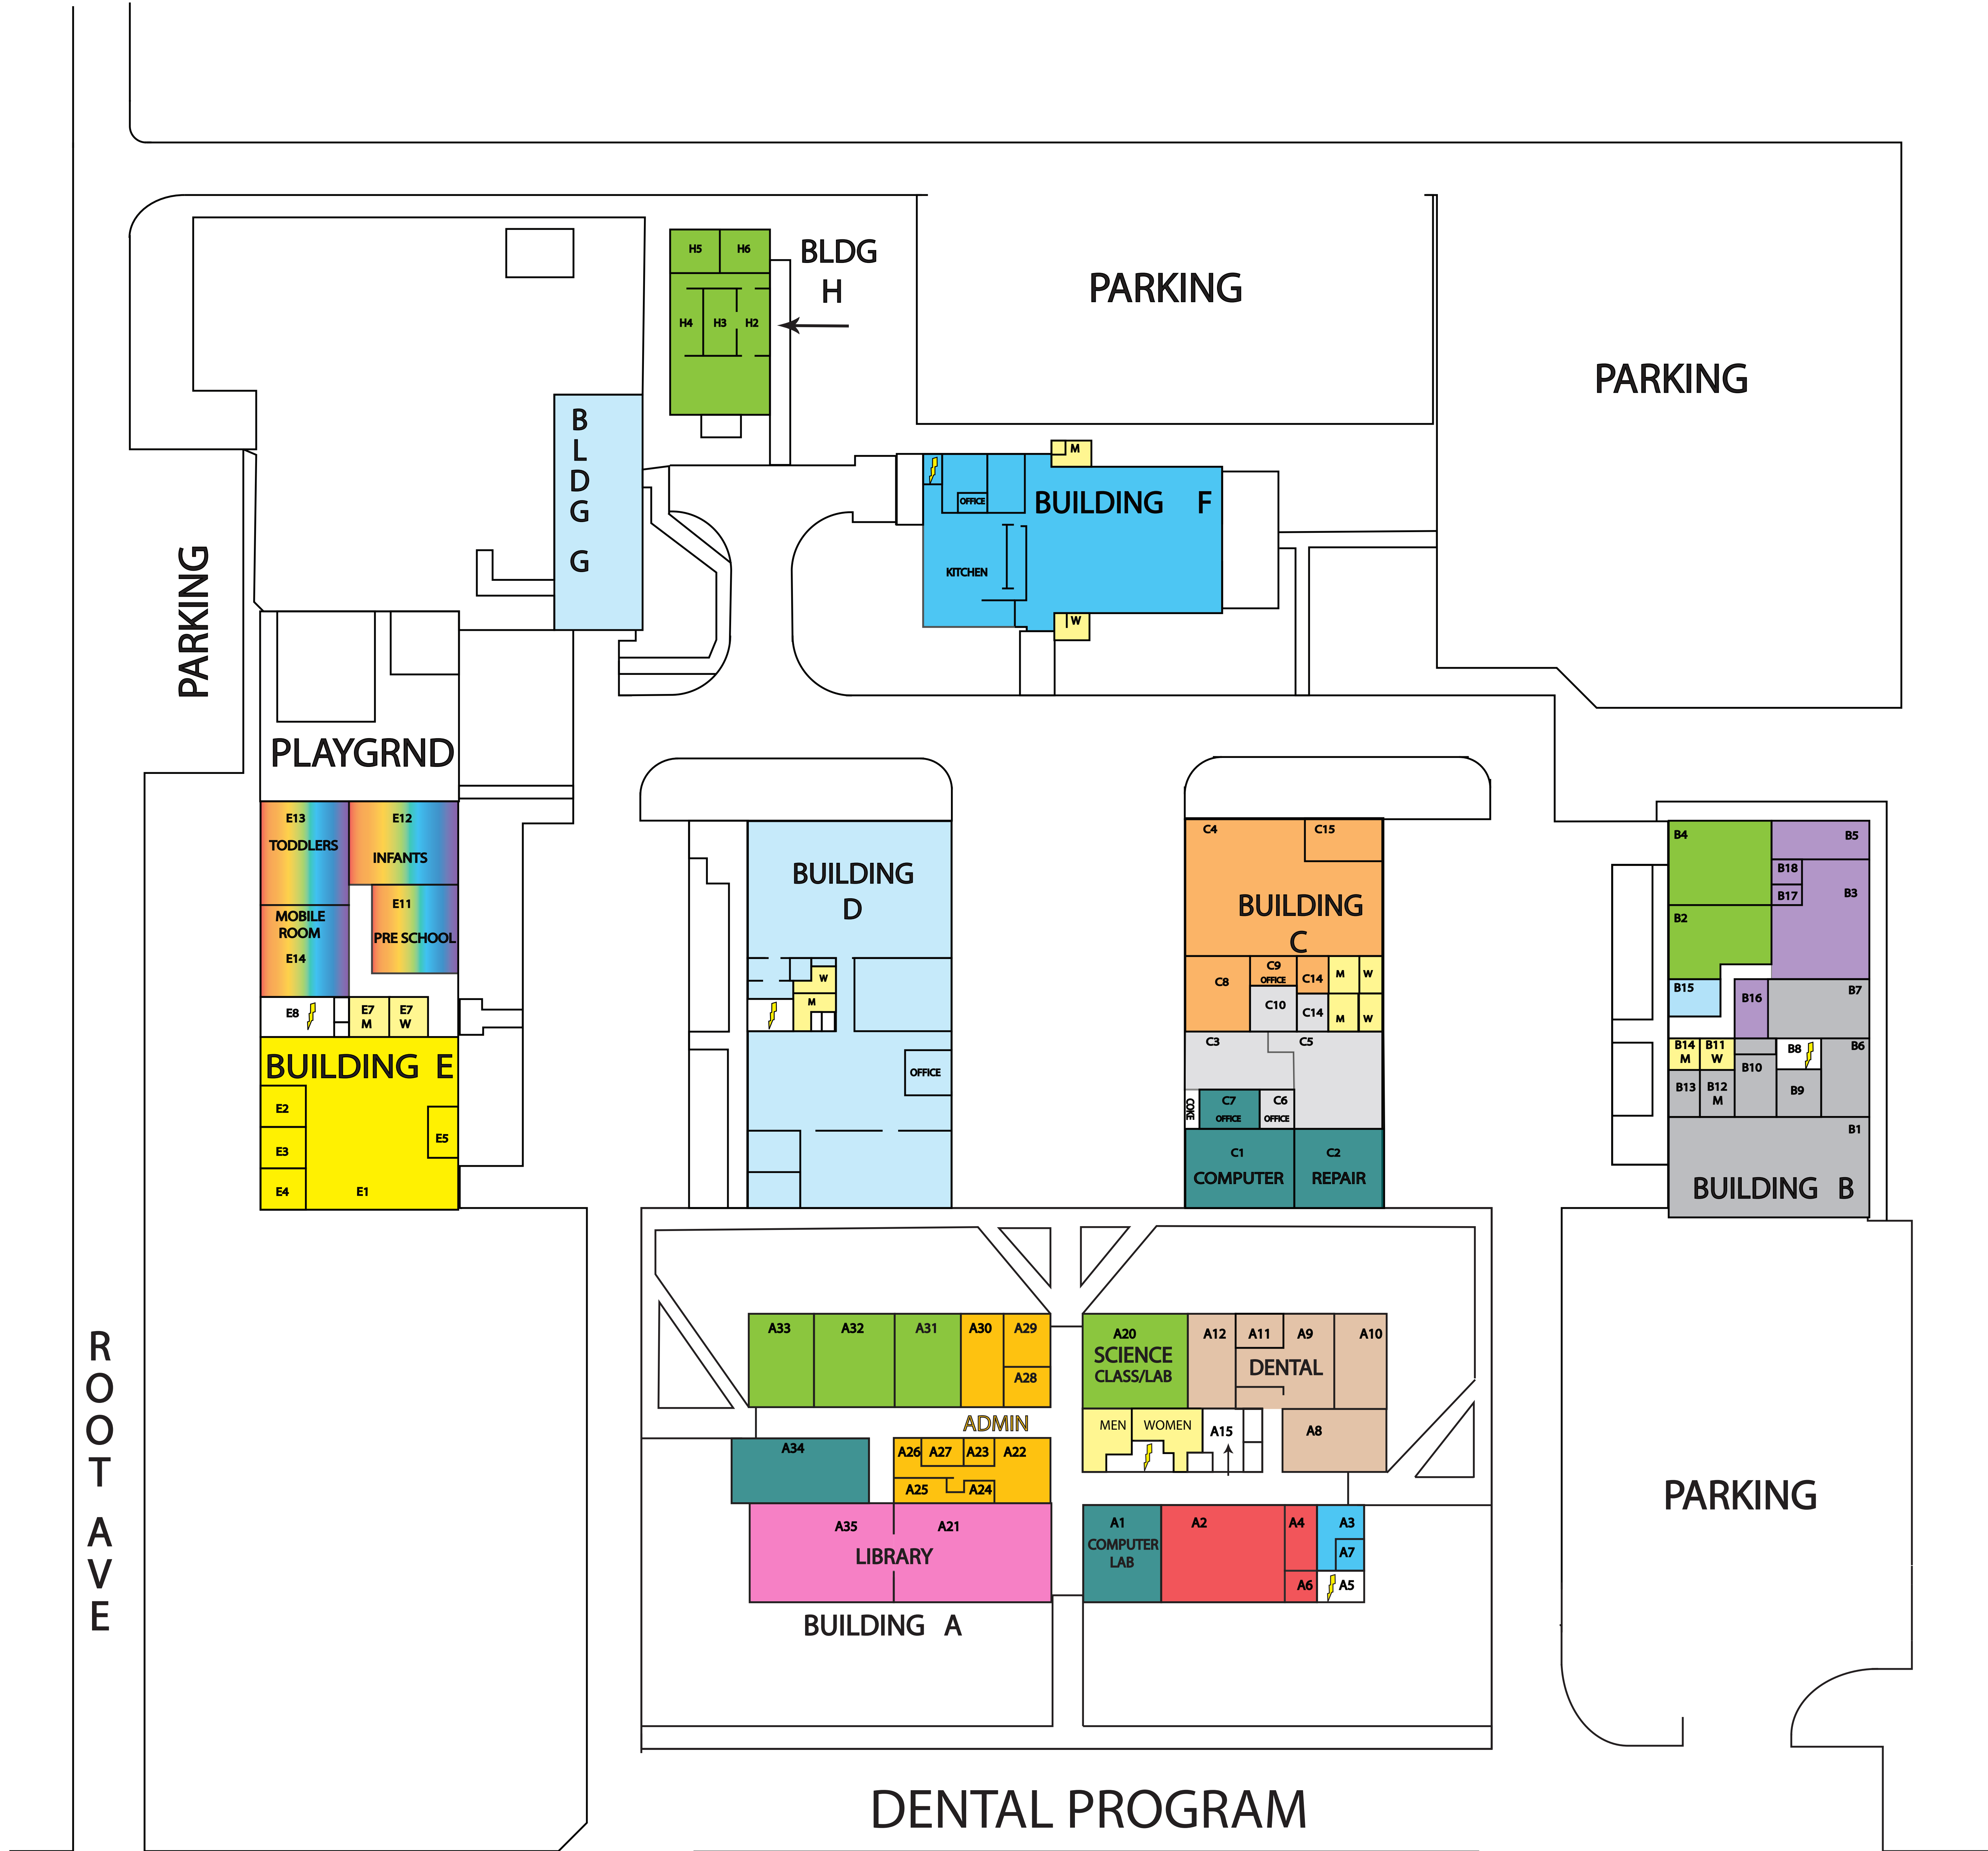

NWACC REGIONAL TECHNOLOGY CENTER

DENTAL PROGRAM
LOCATED IN
BUILDING A

OLD FARMINGTON ROAD